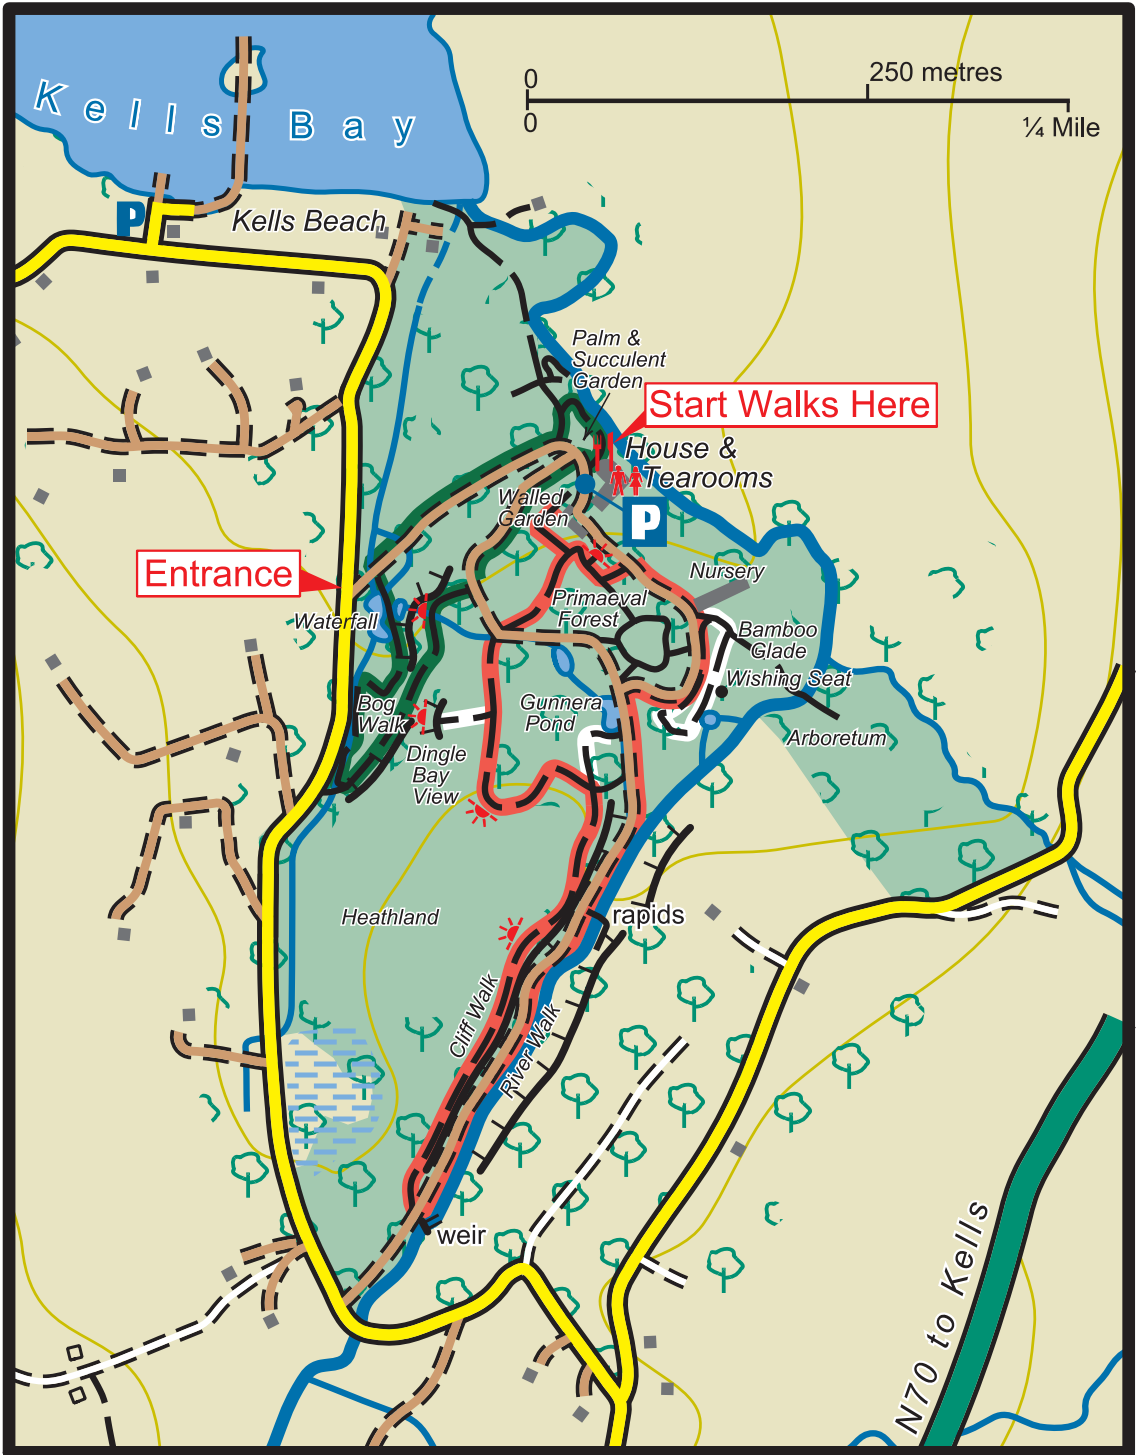

# Kells Bay Gardens

	Main Road		Car Park		Kells Bay Gardens
	Minor Road		Parking Spot		
	Forest Road		Heritage Site		Broadleaf Forest
	Forest Path		Refreshments		
	Cliff				
	Viewpoint				

	Green Loop Walk
	Red Loop Walk
	Spurs

The representation on the map of roads, tracks and paths outside Kells Bay Gardens should not be interpreted as conferring a right of way.